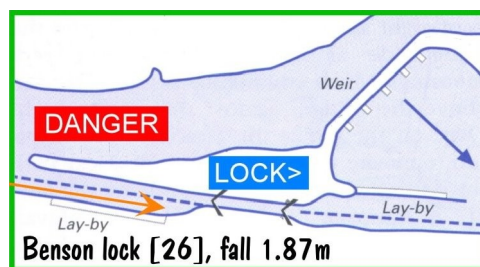

**British Rowing Tour 2018**  
**Day 2 — Saturday 1st September p.m.**  
Clifton Hampden to Wallingford - 13 km

**FINISH**

OUBC  
Wallingford

2.6 km

Benson Lock

6.4 km

Days Lock

4.0 km