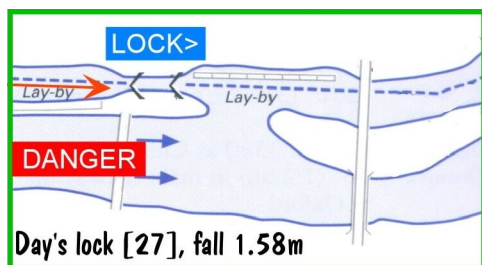

**British Rowing Tour 2018**  
**Day 2 — Saturday 1st September p.m.**  
Clifton Hampden to Wallingford - 13 km

**FINISH**

OUBC  
Wallingford

2.6 km

Benson Lock

6.4 km

Days Lock

4.0 km