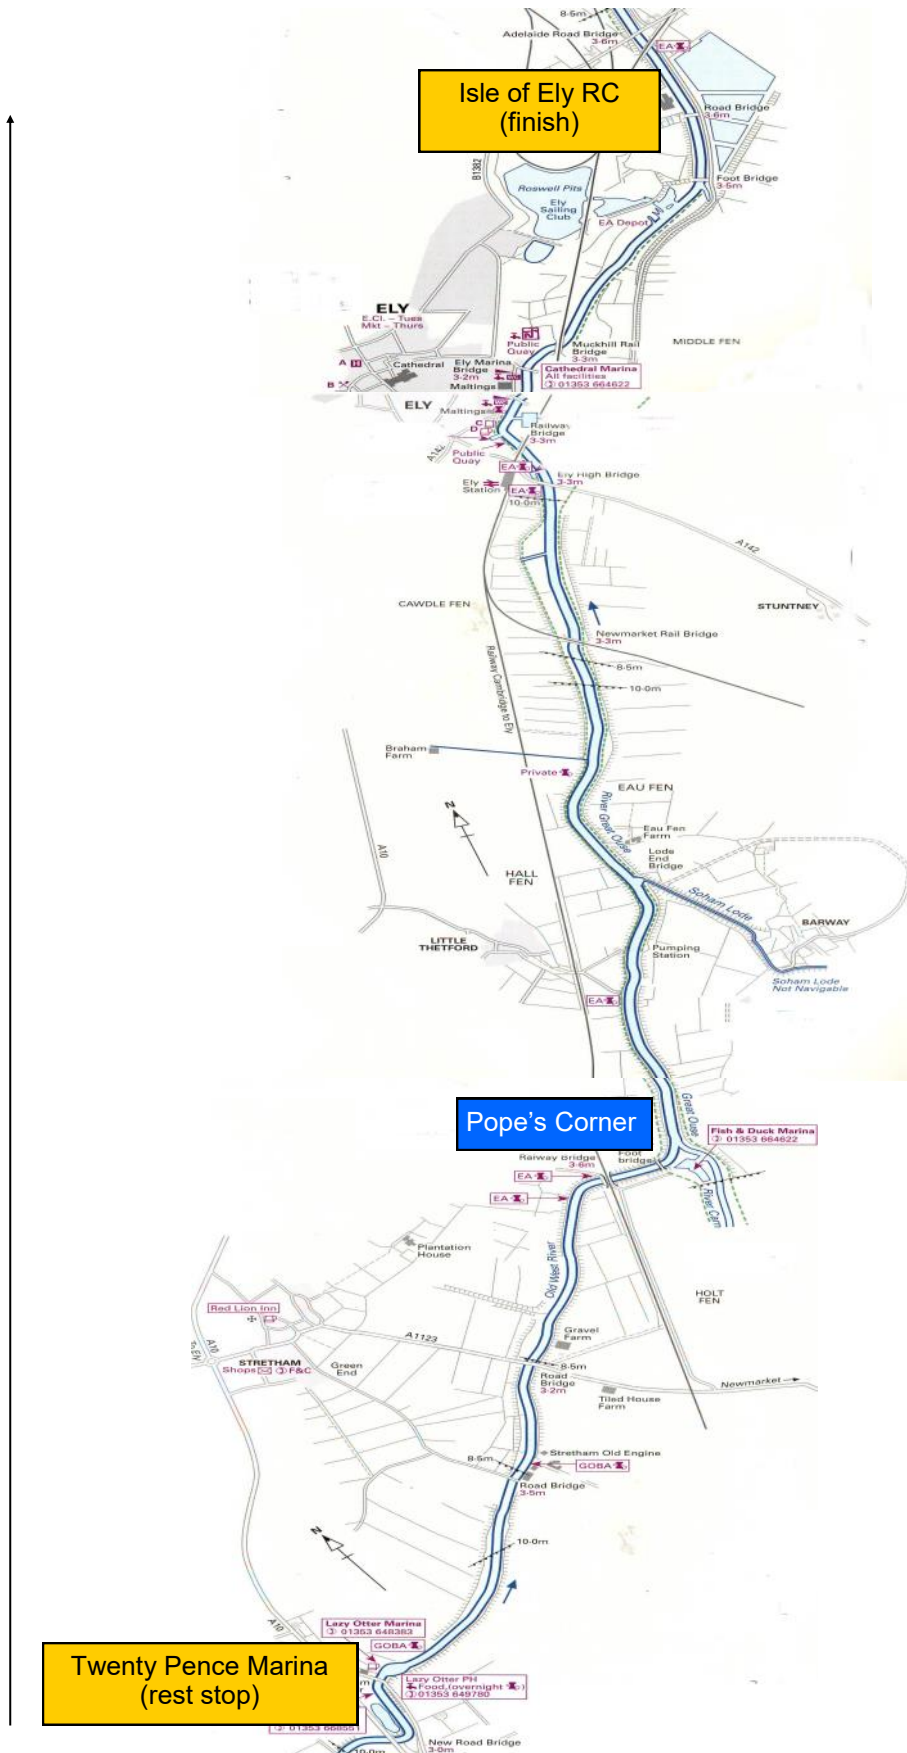

**British Rowing Tour 2022**  
**Saturday 10th September p.m.**  
**Twenty Pence Marina—Ely 13.2 km**

Twenty Pence Marina  
(rest stop)

Isle of Ely RC  
(finish)

Pope's Corner