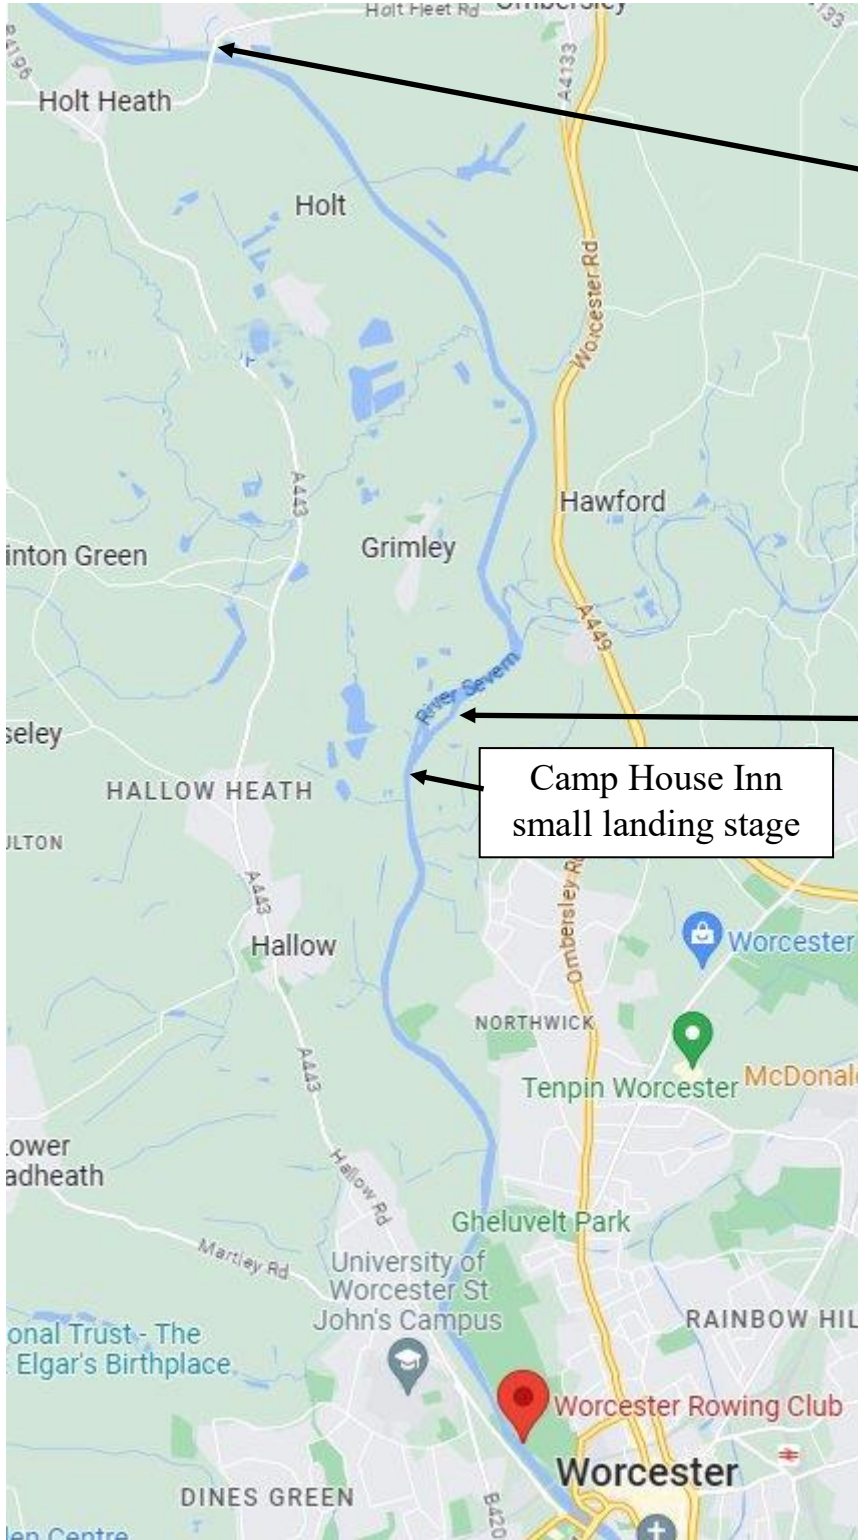

BR Tour 2023
Friday 21st July p.m.

Holt Fleet—Worcester 10.8 km

START

Wharf Inn

5.4 km

Bevere Lock
(keep left)

Camp House Inn
small landing stage

5.4 km

Worcester RC

FINISH