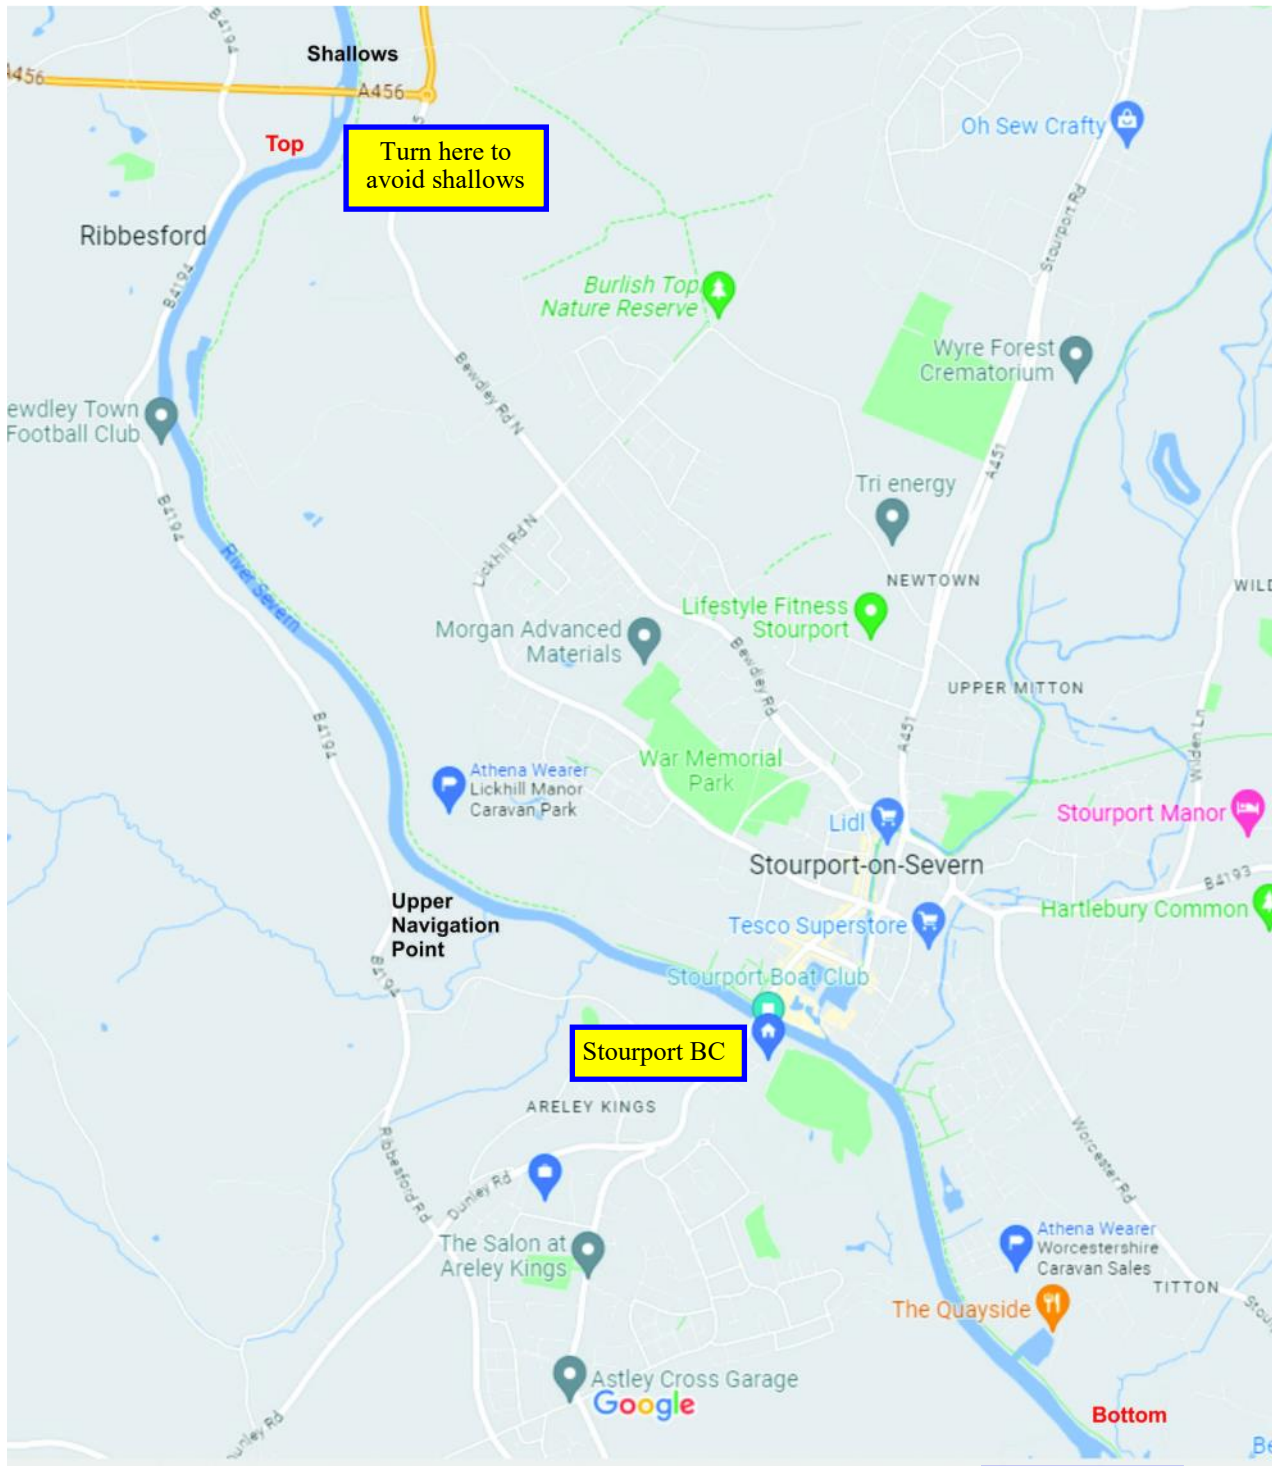

**BR Tour 2023**  
**Friday 21st July a.m.**  
**Revised plan**

**Stourport Reach approx. 7 km each way**

**Lincomb Lock**