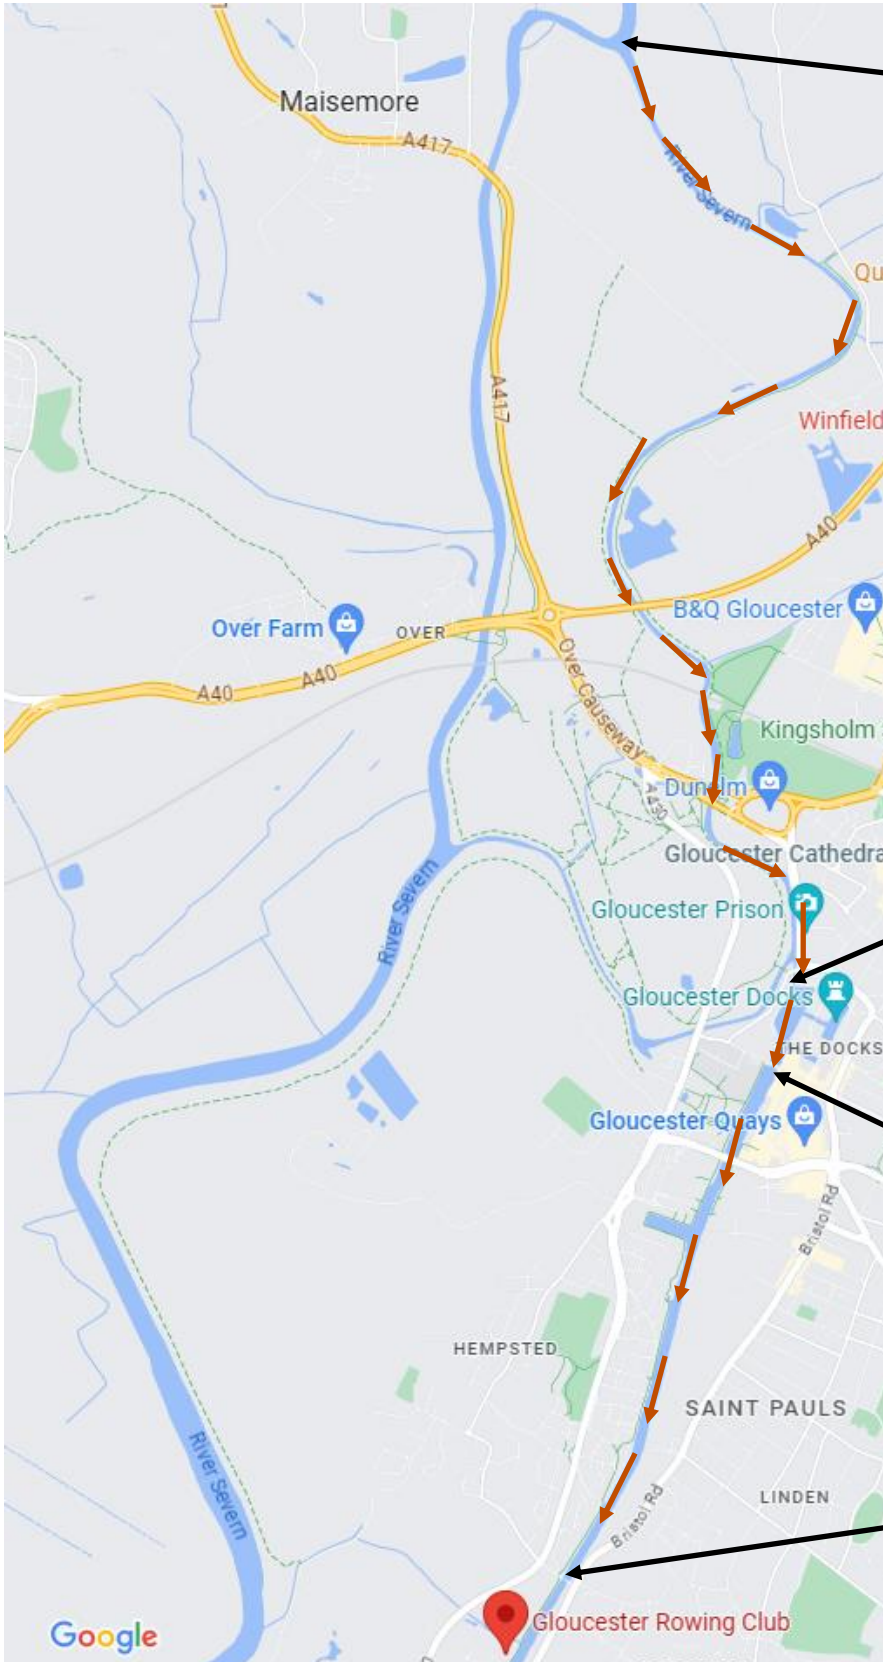

**BR Tour 2023**  
**Sunday 23rd July part 2**

**Upper Parting—Gloucester RC**  
**6.7 km**

Upper Parting

4.2 km

Gloucester Lock  
(keep left)

0.3 km

Llanthony Bascule  
Bridge

1.9 km

Hempstead Swing  
Bridge

0.3 km

**FINISH**