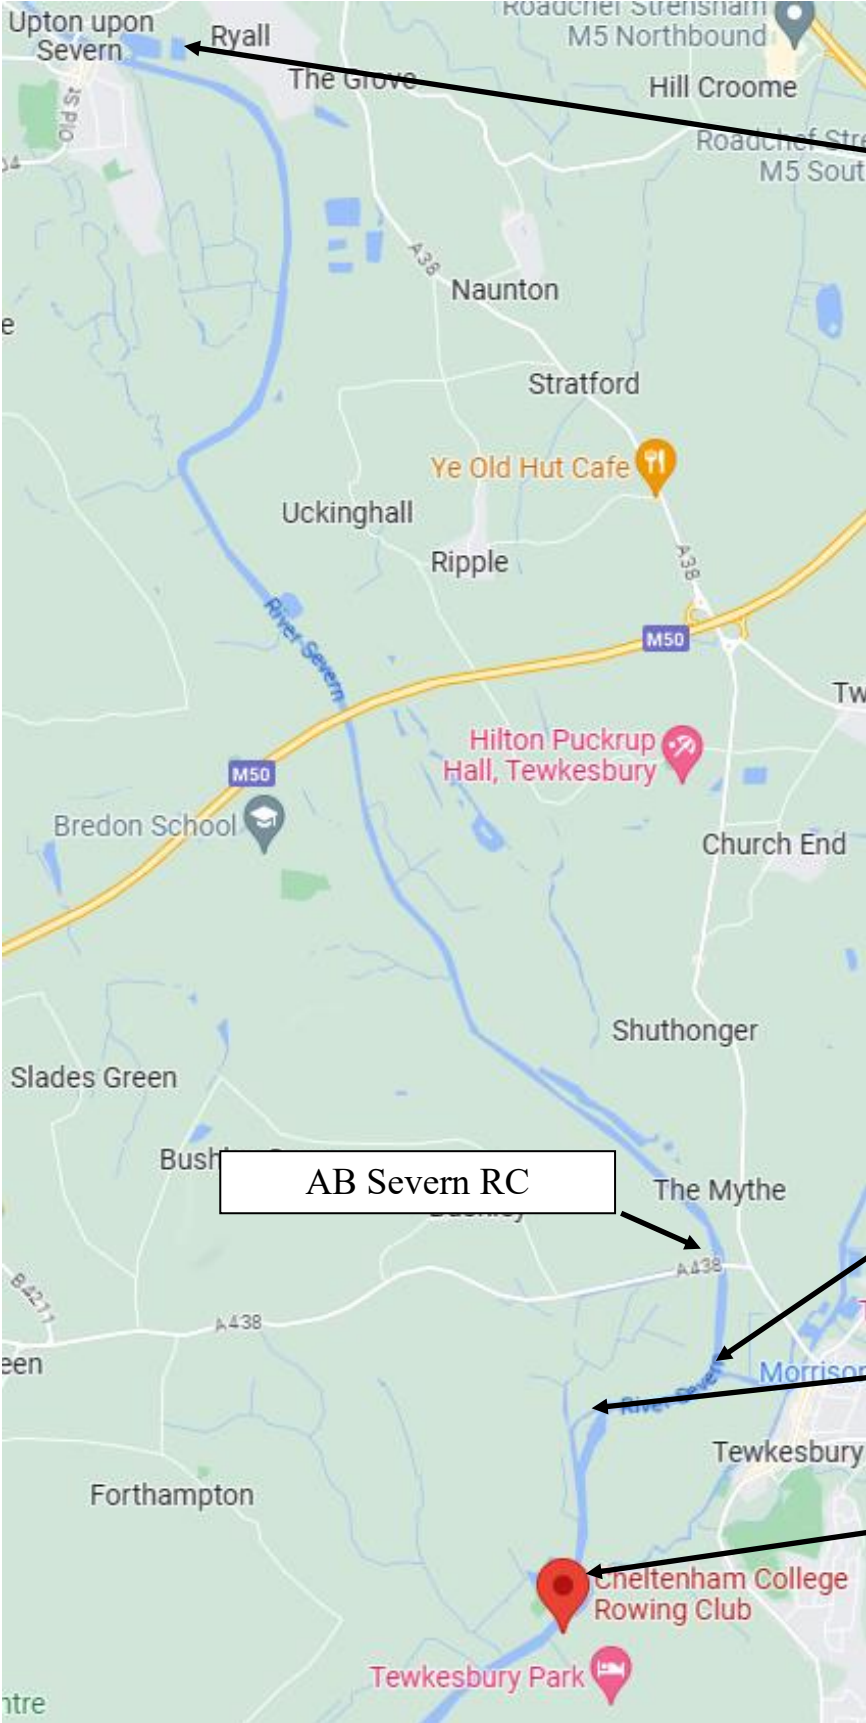

**BR Tour 2023**  
**Saturday 22nd July p.m.**

**Upton-Tewkesbury 11.8 km**

**START**

Upton RC

9.6 km

Junction with River Avon (keep right)

0.8 km

Upper Lode Lock

1.4 km

Cheltenham College RC

**FINISH**